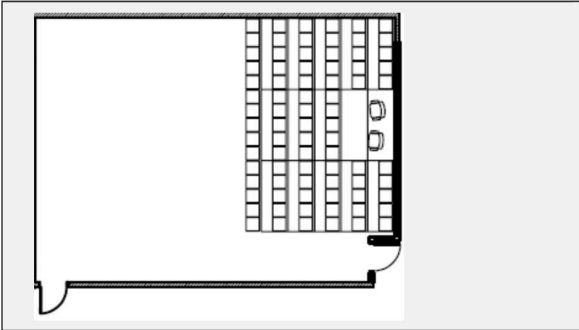

ORANGE STUDIO

Space	Standard			Non-Profit		
	4 hr minimum	Add hour	Full Day	4 hour minimum	Add hour	Full Day
Orange Studio	\$350	\$87.50	\$700	\$210	\$52.50	\$420

- Room dimensions: 24.5' x 17'
- Seating capacity: 40 (flexible seating)
- Flooring: carpet
- Dimmable lighting

HAMACHER MOVEMENT STUDIO

Space	Standard			Non-Profit		
	4 hr minimum	Add hour	Full Day	4 hour minimum	Add hour	Full Day
Hamacher Movement Studio	\$400	\$100	\$800	\$240	\$60	\$480

- Room dimensions: 35' x 20.5'
- Seating capacity: 30 (flexible seating)
- Flooring: Masonite over a plywood floor with 2 x 4 sleepers
- Piano available (additional cost)
- Furniture: floor-to-ceiling mirrors, tumbling mats
- Dimmable lighting

BLACK BOX THEATRE

Space	Standard			Non-Profit		
	4 hr minimum	Add hour	Full Day	4 hour minimum	Add hour	Full Day
Black Box Theatre	\$600	\$150	\$1,200	\$360	\$90	\$20

- Room dimensions: 31' x 24.5'
- Seating capacity: 60 (set seating)
- Flooring: Masonite over a plywood floor with 2 x 4 sleepers
- Sound and lighting systems