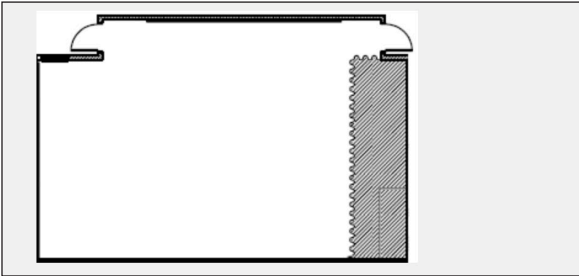

ORANGE STUDIO

Space	Standard			Non-Profit		
	4 hr minimum	Add hour	Full Day	4 hour minimum	Add hour	Full Day
Orange Studio	\$350	\$87.50	\$700	\$210	\$52.50	\$420

- Room dimensions: 24.5' x 17'
- Seating capacity: 40 (flexible seating)
- Flooring: carpet
- Dimmable lighting

HAMACHER MOVEMENT STUDIO

Space	Standard			Non-Profit		
	4 hr minimum	Add hour	Full Day	4 hour minimum	Add hour	Full Day
Hamacher Movement Studio	\$400	\$100	\$800	\$240	\$60	\$480

- Room dimensions: 35' x 20.5'
- Seating capacity: 30 (flexible seating)
- Flooring: Masonite over a plywood floor with 2 x 4 sleepers
- Piano available (additional cost)
- Furniture: floor-to-ceiling mirrors, tumbling mats
- Dimmable lighting

BLACK BOX THEATRE

Space	Standard			Non-Profit		
	4 hr minimum	Add hour	Full Day	4 hour minimum	Add hour	Full Day
Black Box Theatre	\$600	\$150	\$1,200	\$360	\$90	\$20

- Room dimensions: 31' x 24.5'
- Seating capacity: 60 (set seating)
- Flooring: Masonite over a plywood floor with 2 x 4 sleepers
- Sound and lighting systems