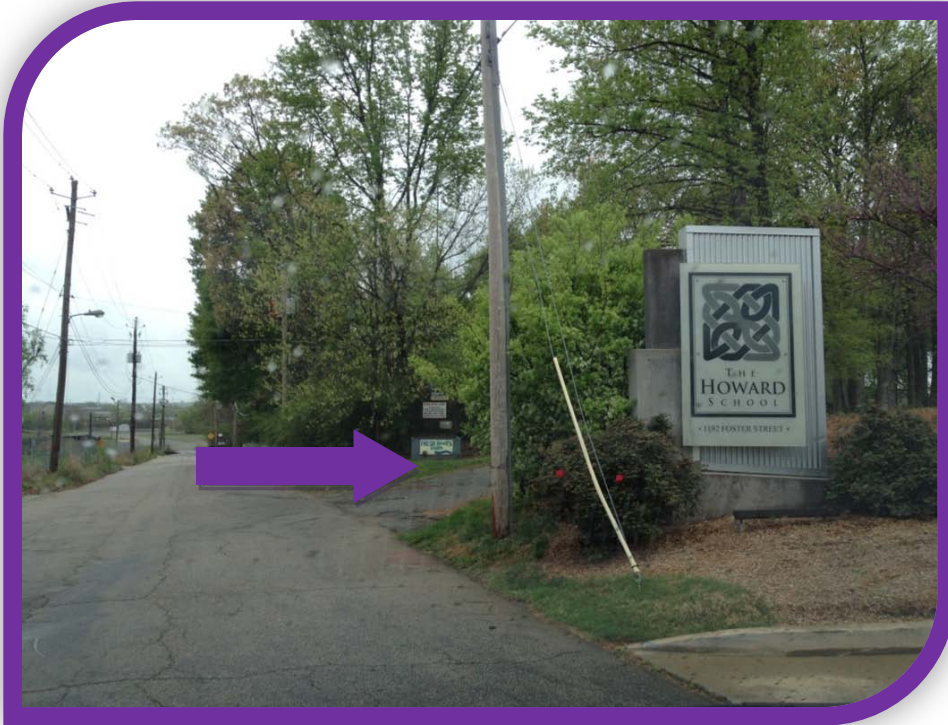

Directions to the Race!

Once you have turned onto Foster Street, you will see the entrance for The Howard School. The entrance will follow that sign on your right. We will have a greeter to give you further instructions.

Go straight down the driveway to the next greeter to find parking. Parking is on the grass leading into the buildings. An Alliance Theatre greeter will help you park.

Once you have parked, follow the signs to the performance space.