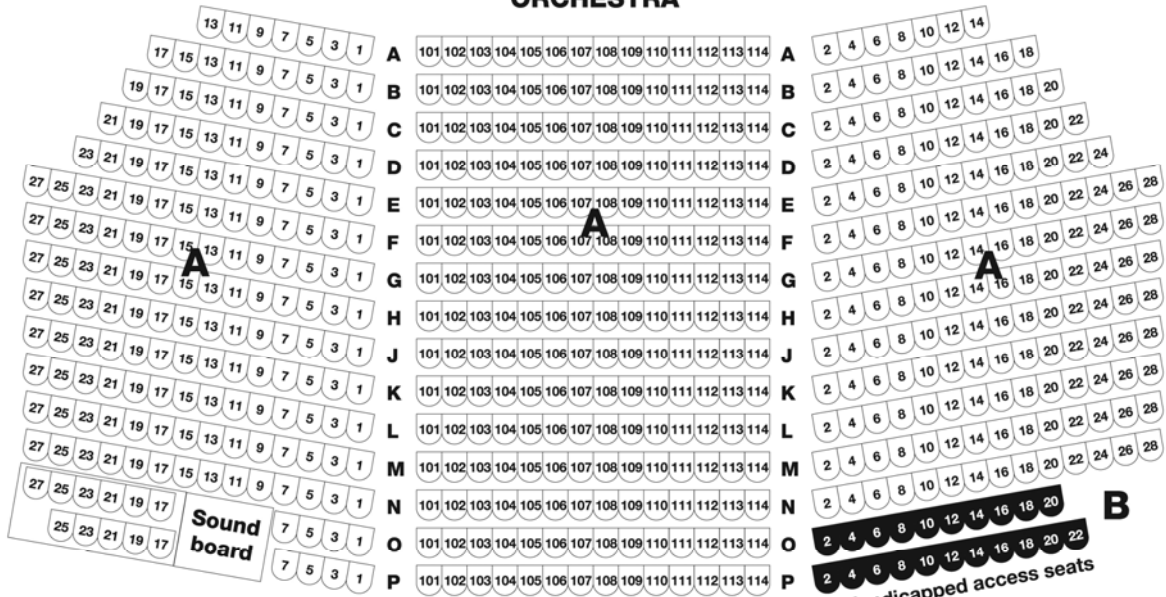

STAGE

ODDS

EVENS

ORCHESTRA

181

210

185

Mezzanine

198